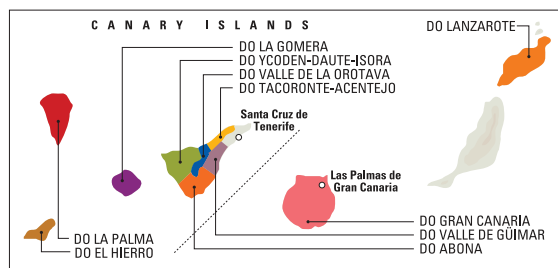

WINES *from* SPAIN

- DOCa** Qualified denomination of origin
- DO** Denomination of origin
- D.O., Cava (multiregion)**
- D.O., Catalunya**
- Autonomous administrative area
- Provincial administrative area
- State borders

- Quality Wine with Specific Geographical Indication**
- 1 VC Cangas
 - 2 VC Valles de Benavente
 - 3 VC Valtiendas
 - 4 VC Granada

- Single-Estate Wine**
- 1 VP Prado de Otazu
 - 2 VP Prado de Irache
 - 3 VP Pago de Arinzano
 - 4 VP Campo de la Guardia
 - 5 VP Dehesa del Carrizal
 - 6 VP Pago Florentino
 - 7 VP Gujoso
 - 8 VP Finca Élez
 - 9 VP Dominio de Valdepeña
 - 10 VP Casa del Blanco