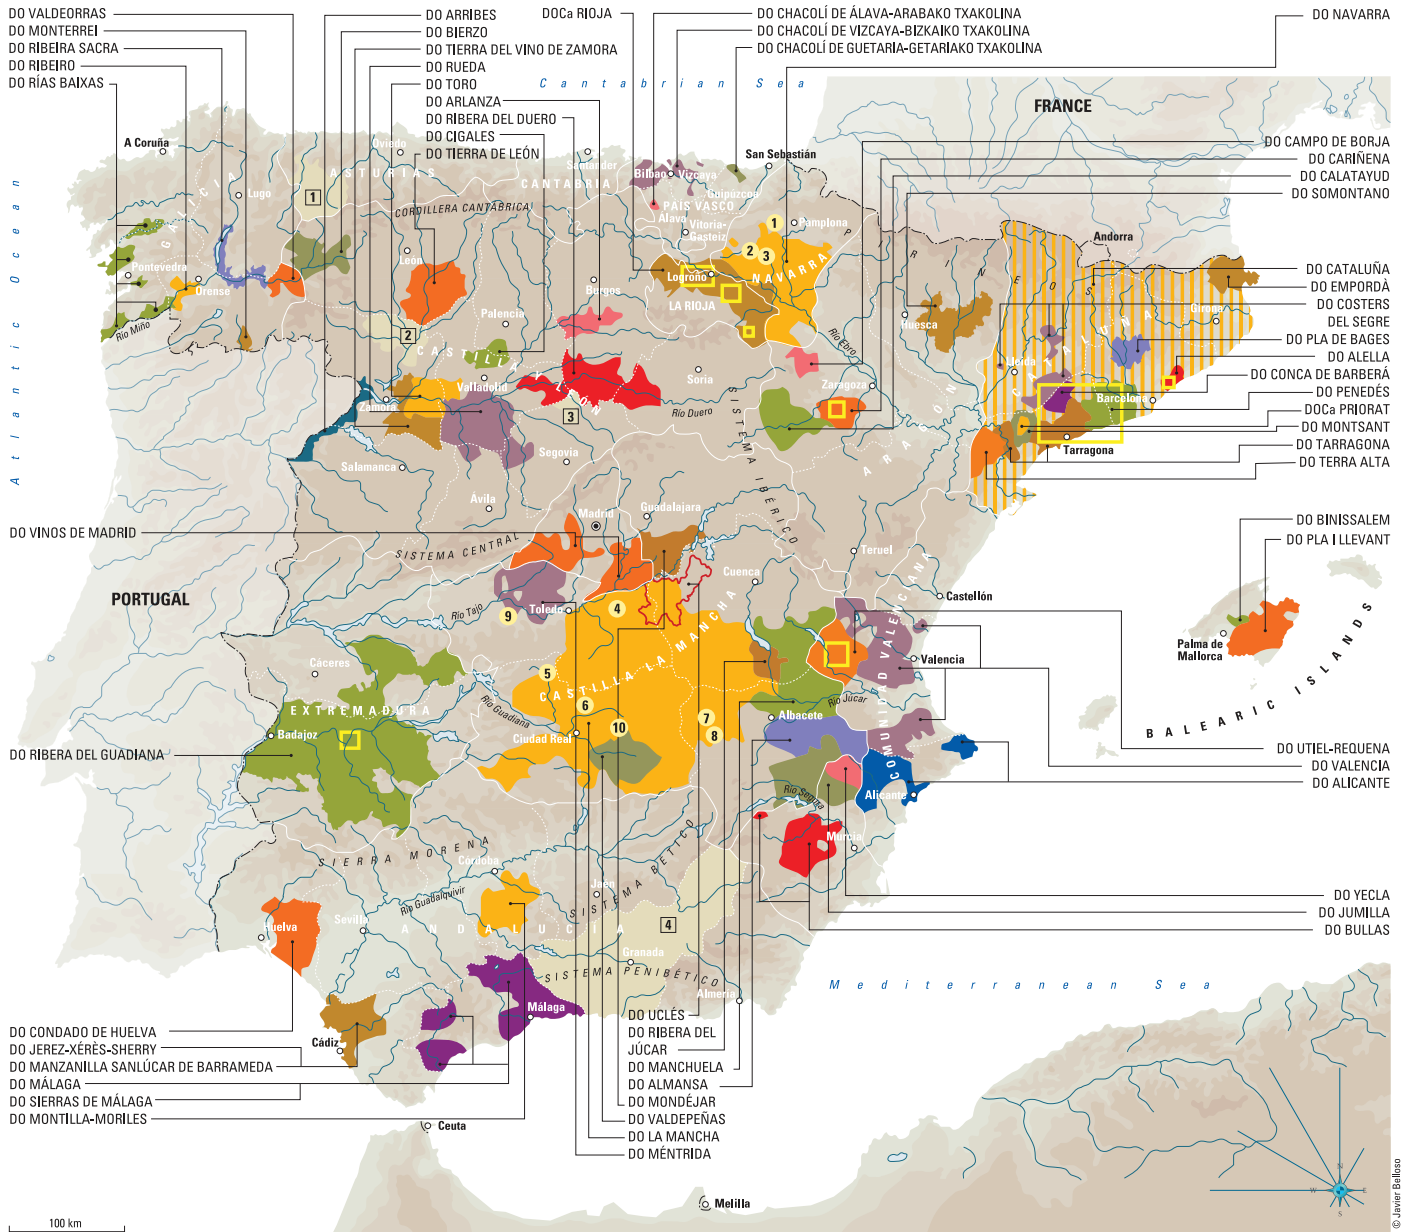

WINES *from* SPAIN

- DOCa** Qualified denomination of origin
- DO** Denomination of origin
- D.O., Cava (multiregion)**
- D.O., Catalunya**
- Autonomous administrative area
- Provincial administrative area
- State borders

- Quality Wine with Specific Geographical Indication**
- 1 VC Cangas
 - 2 VC Valles de Benavente
 - 3 VC Valtiendas
 - 4 VC Granada

- Single-Estate Wine**
- 1 VP Prado de Otazu
 - 2 VP Prado de Irache
 - 3 VP Pago de Arinzano
 - 4 VP Campo de la Guardia
 - 5 VP Dehesa del Carrizal
 - 6 VP Pago Florentino
 - 7 VP Gujoso
 - 8 VP Finca Élez
 - 9 VP Dominio de Valdepeña
 - 10 VP Casa del Blanco